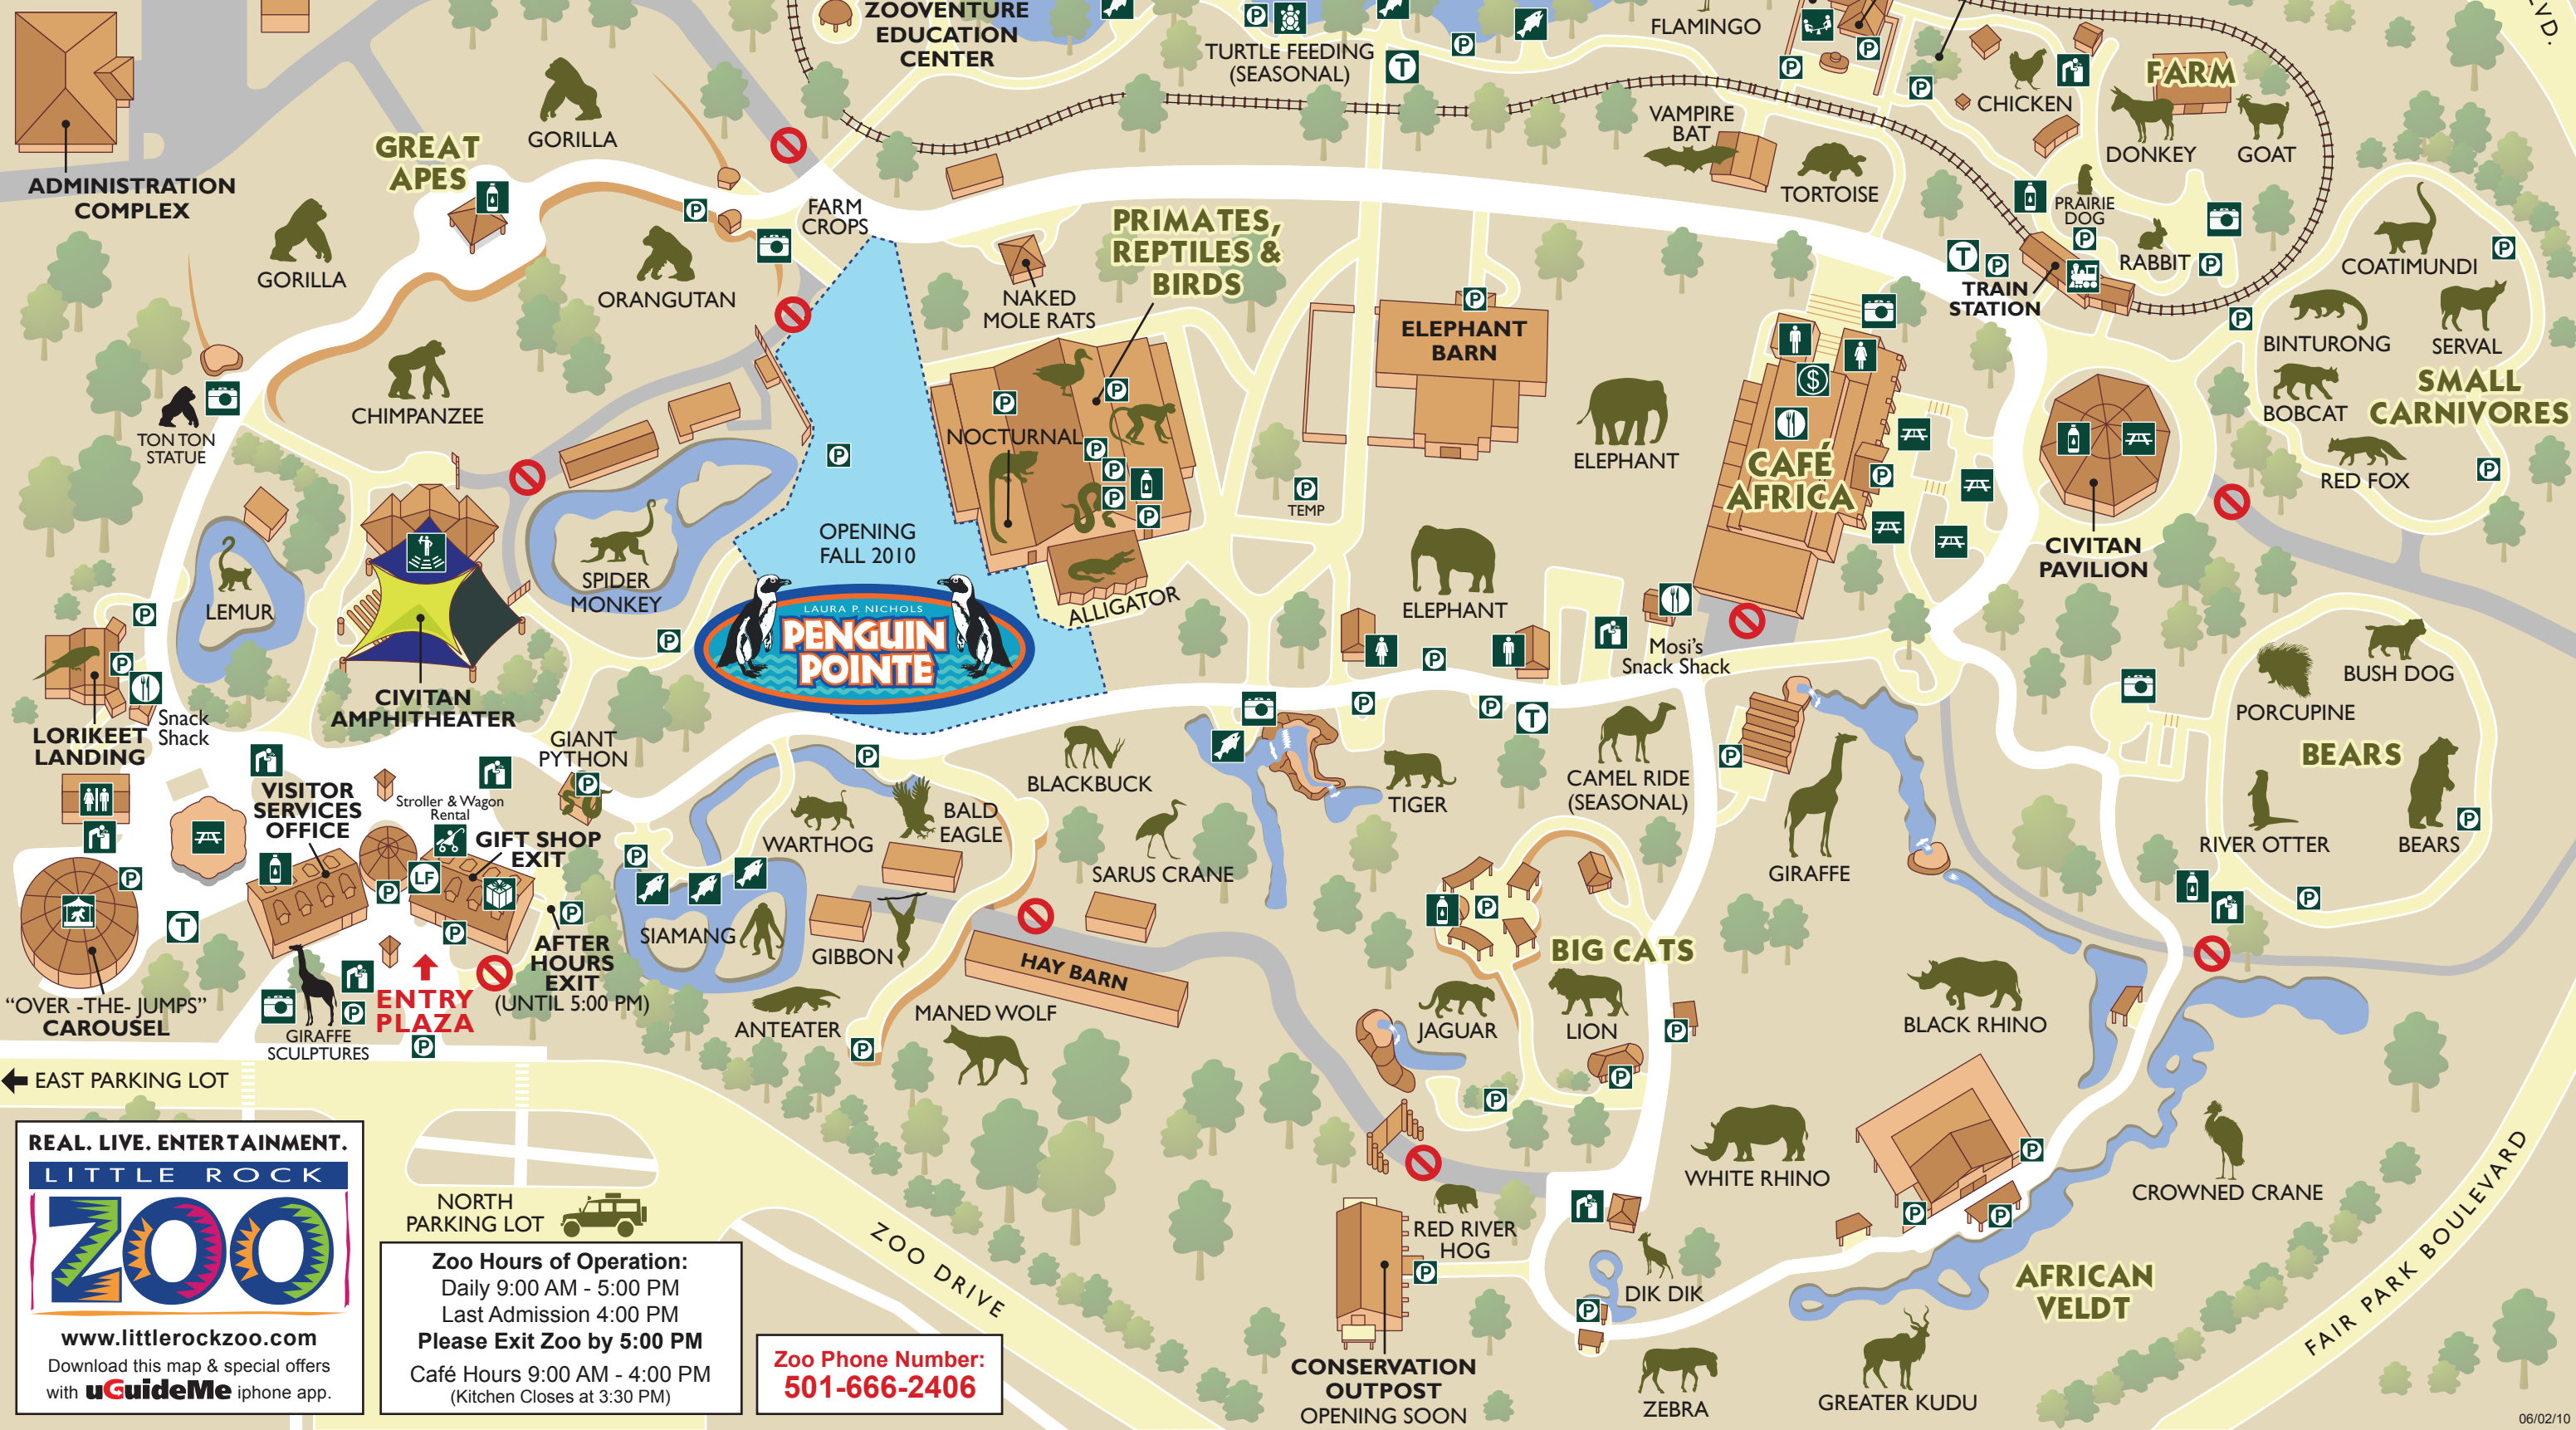

- DRINKING FOUNTAIN
- RESTROOMS
- CONCESSIONS
- LOST AND FOUND
- ATM (inside Café Africa)
- VENDING
- TOKEN MACHINE
- FISH FEEDING
- PHOTO OP
- POETRY
- ZOO STAFF ONLY

REAL. LIVE. ENTERTAINMENT.
LITTLE ROCK ZOO
www.littlerockzoo.com
 Download this map & special offers with **uGuideMe** iPhone app.

Zoo Hours of Operation:
 Daily 9:00 AM - 5:00 PM
 Last Admission 4:00 PM
Please Exit Zoo by 5:00 PM
 Café Hours 9:00 AM - 4:00 PM
 (Kitchen Closes at 3:30 PM)

Zoo Phone Number:
501-666-2406